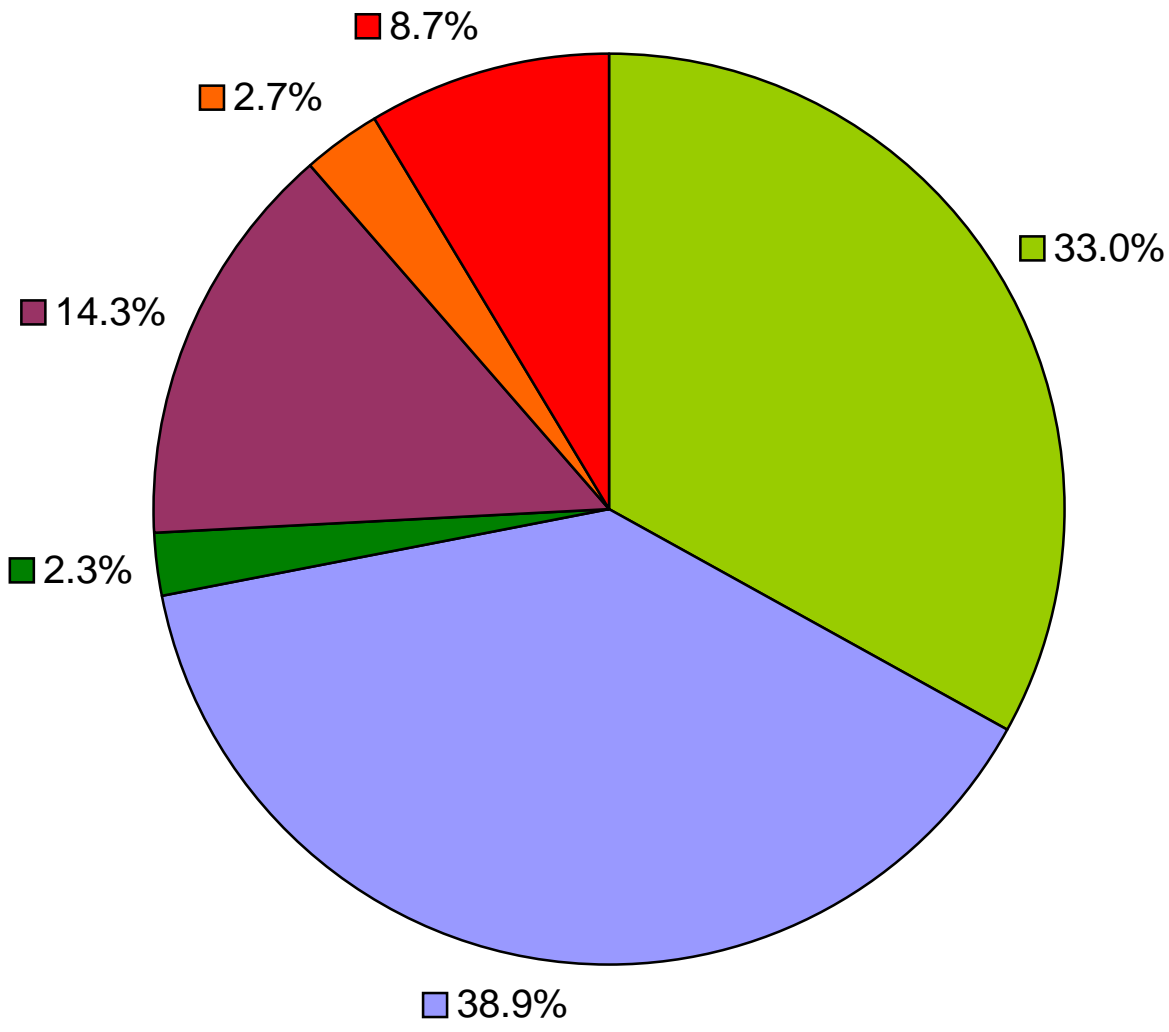

An Daingean Electoral Area
Party Share of 1st Preferences

- Fianna Fáil
- Fine Gael
- Green Party / Comhaontas Glas
- Non-party
- Sinn Féin
- The Labour Party